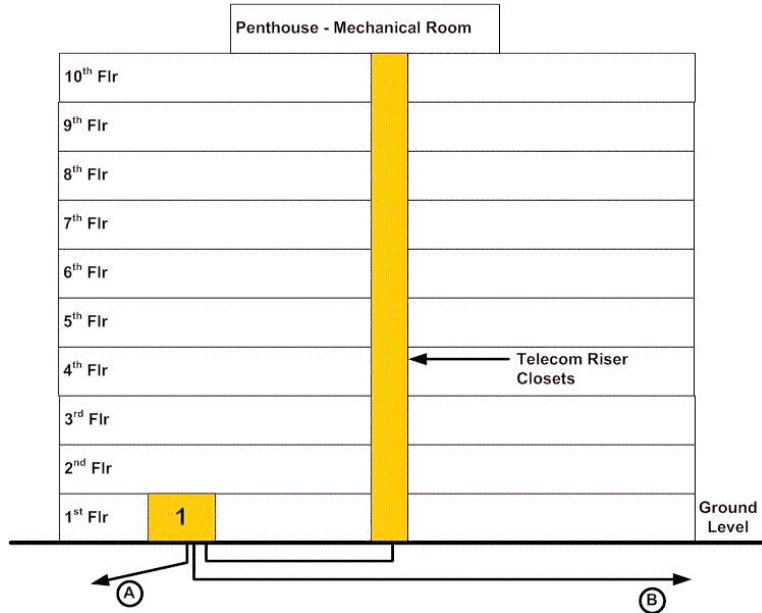

Rooftop:

- Coverage Area 360 Degrees
- Plenty Of Rooftop Space
- Antenna & Satellite Dish Space
- Easy Access To Roof & Riser Space
- Controlled Radio Room

Power Services:

- Power Company: Xcel Energy
- Power is looped to the building
- Primary Electrical Service: 480 volts, 3 phase 4000amp
- Emergency Generator for Lights & Safety: 750KW, Diesel Engine

TELECOM PROVIDERS:

tw telecom 303-542-6400

This Does Not Represent An Endorsement of These Companies or Their Products by Crescent and May Change Without Notice.

TELECOM EQUIPMENT SPACE

1. Main Telecom Room: Qwest (Copper Cables) & tw telecom

TELECOM ENTRANCE CONDUITS

- (A) Conduit Entrance to Peakview Avenue
- (B) Conduit to Greenwood Plaza Blvd.

For more information contact
Crescent's Telecom Services Group
800-236-7099