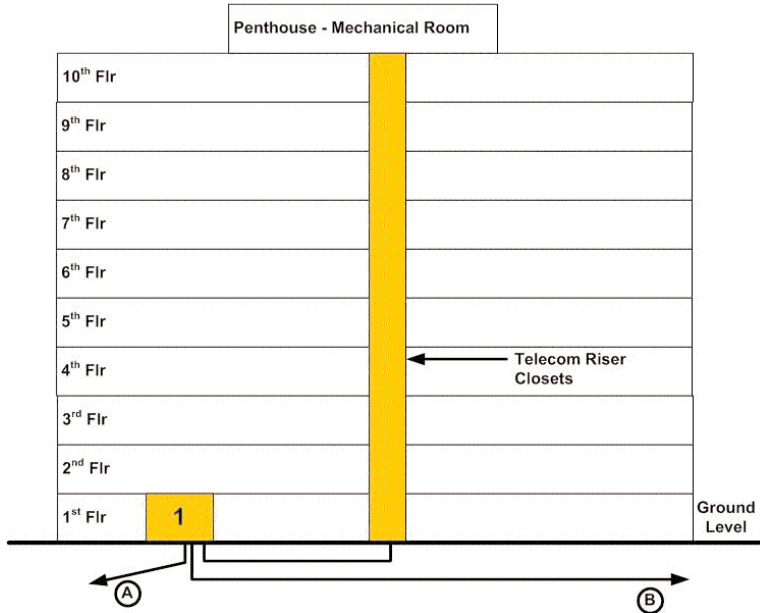

Rooftop:

- Coverage Area 360 Degrees
- Plenty Of Rooftop Space
- Antenna & Satellite Dish Space
- Easy Access To Roof & Riser Space
- Controlled Radio Room

Power Services:

- Power Company: Xcel Energy
- Power is looped to the building
- Primary Electrical Service: 480 volts, 3 phase 4000amp
- Emergency Generator for Lights & Safety: 750KW, Diesel Engine

TELECOM EQUIPMENT SPACE

1. Main Telecom Room: Qwest (Copper Cables) & tw telecom

TELECOM ENTRANCE CONDUITS

- (A.) Conduit Entrance to Peakview Avenue
- (B.) Conduit to Greenwood Plaza Blvd.

For more information contact
Crescent's Telecom Services Group
800-236-7099